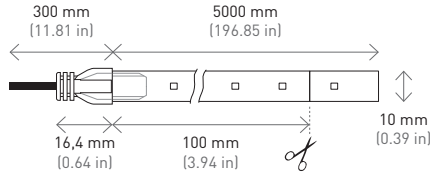

MEASURES MEDIDAS

BASIC

IP67 24W (60 LEDs/m)